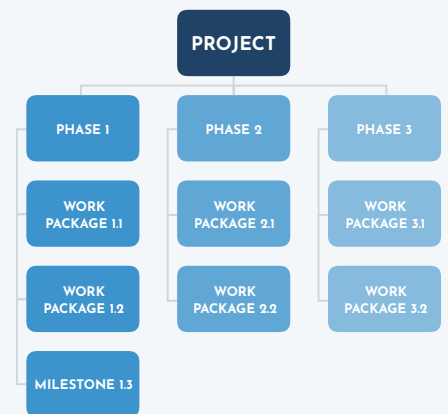

**Remain within budget** by minimizing administrative efforts through automatic data transfer and functional controlling views to optimize processing time

**Minimize project failure** by assuring quality in project management through an integrated project view and immediate reactions by planning changes with real-time updated controlling charts

**Faster time to market** through efficiently planning and controlling of projects and adhere to deadlines in all phases of the project with a transparent work breakdown organization and interactive scheduling

**Effectively manage resources** by realizing workload changes and absences quicker with visual resource planning supported by an interactive resource utilization planning view

## FEATURES

- ✔ Interactive work breakdown structure including four different view types (simple, effort, scheduled, progress)
- ✔ Drag & drop enabled interactive GANTT Chart with different view types and customizable category colors
- ✔ Interactive planning view for resource utilization optimization and conflict resolution
- ✔ Real-time updates of milestone trend analysis
- ✔ Automatically updated effort and cost-based Earned Value charts including actual and planned values
- ✔ Further licensable ONEPOINT options such as Stakeholder Analysis, Risk and Program Management