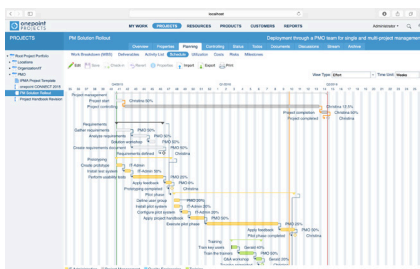

**Remain within budget** by minimizing administrative efforts through automatic data transfer and functional controlling views to optimize processing time

**Minimize project failure** by assuring quality in project management through an integrated project view and immediate reactions by planning changes with real-time updated controlling charts

**Faster time to market** through efficiently planning and controlling of projects and adhere to deadlines in all phases of the project with a transparent work breakdown organization and interactive scheduling

**Effectively manage resources** by realizing workload changes and absences quicker with visual resource planning supported by an interactive resource utilization planning view

## FEATURES

- ✔ Interactive work breakdown structure including four different view types (simple, effort, scheduled, progress)
- ✔ Drag & drop enabled interactive GANTT Chart with different view types and customizable category colors
- ✔ Interactive planning view for resource utilization optimization and conflict resolution
- ✔ Real-time updates of milestone trend analysis
- ✔ Automatically updated effort and cost-based Earned Value charts including actual and planned values
- ✔ Further licensable ONEPOINT options such as Stakeholder Analysis, Risk and Program Management